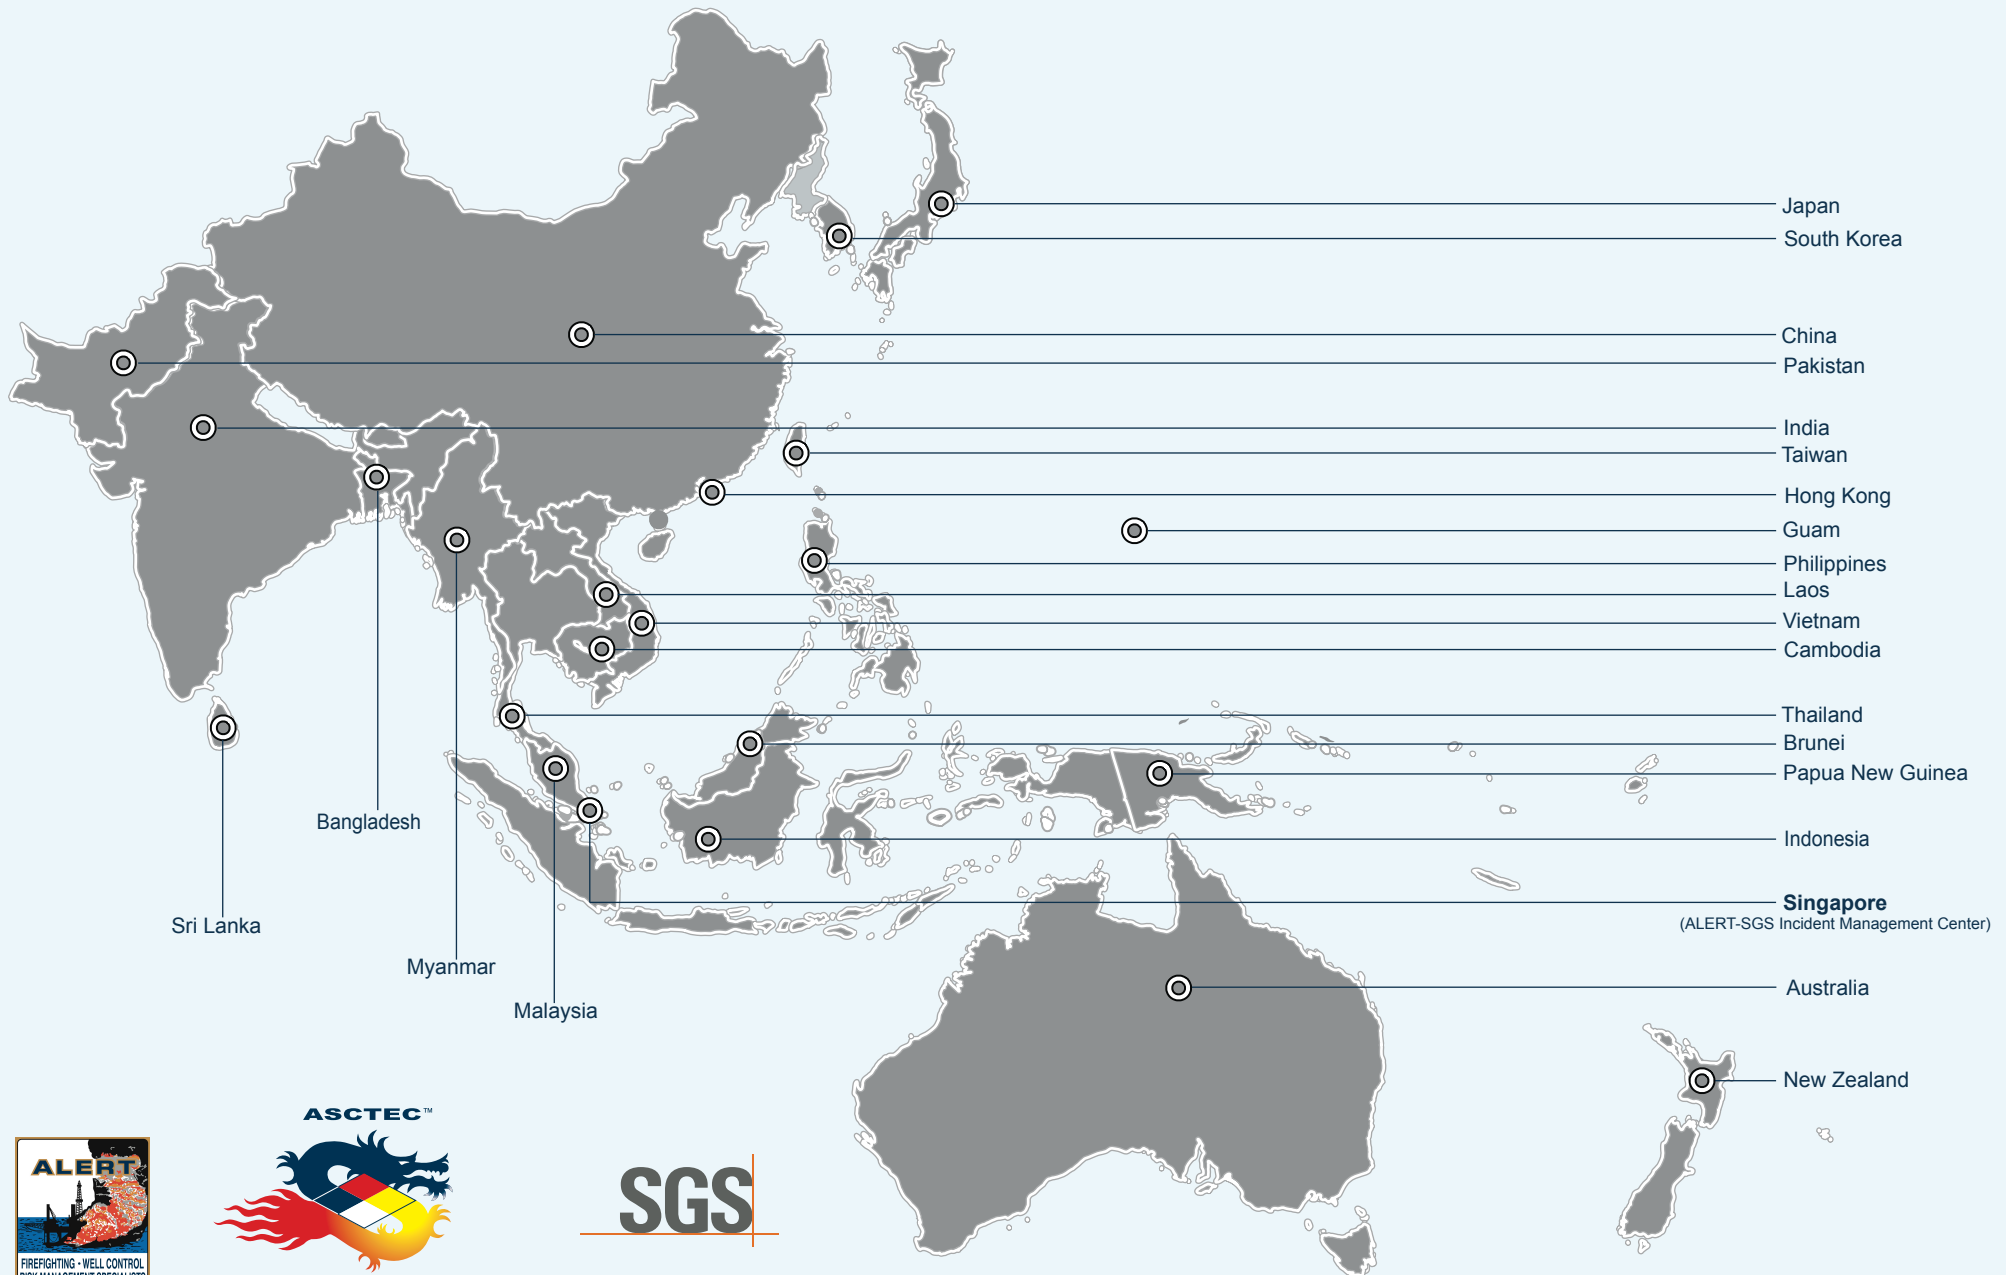

ALERT-SGS INCIDENT MANAGEMENT CENTER

(ASIA CHEMICAL TRANSPORTATION EMERGENCY CENTER)

24/7/365 ASIA/PACIFIC REGIONAL COVERAGE

LEVEL 1: COMMUNICATIONS LEVEL 2: TECHNICAL CONSULTANTS LEVEL 3: EMERGENCY RESPONSE

Asia Chemical Transportation Emergency Center